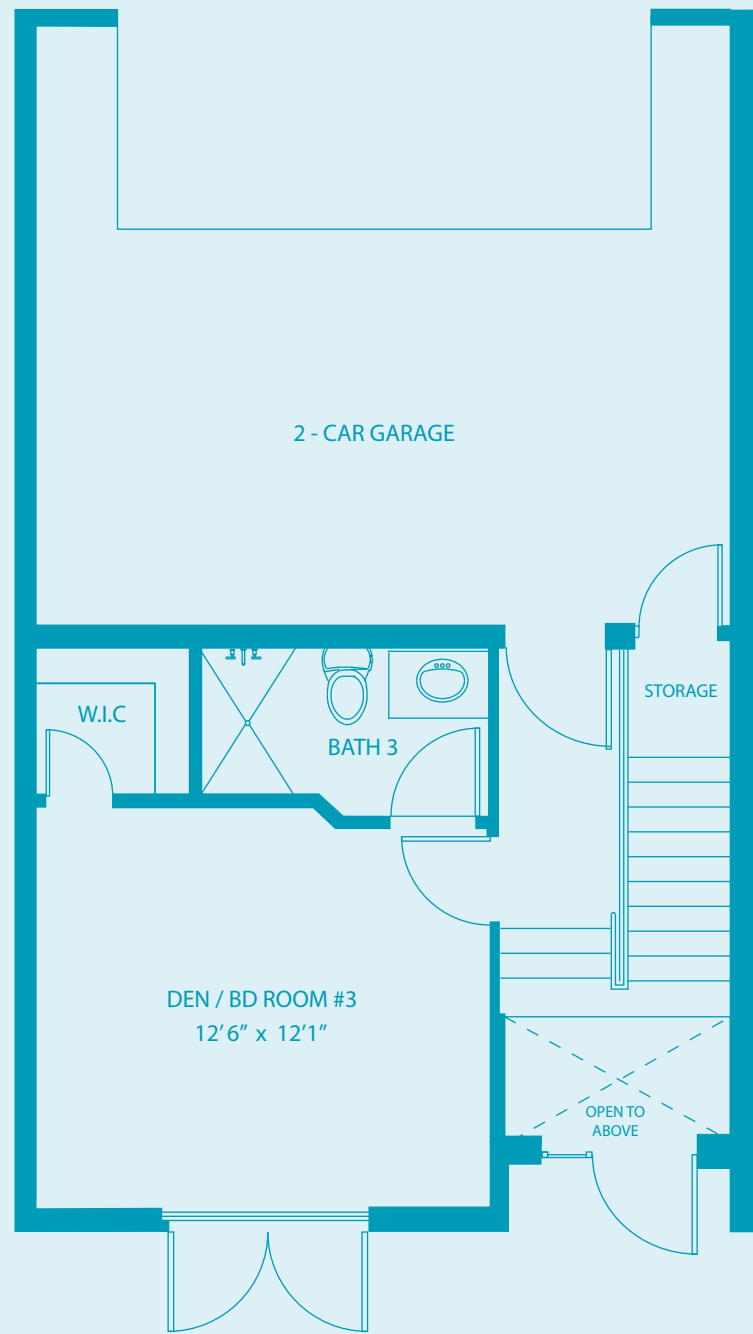

2,487 SQ. FT.
3 BEDROOM/ 3.5 BATHS

WEST INTERIOR UNIT

GROUND FLOOR PLAN

SECOND FLOOR PLAN

THIRD FLOOR PLAN

flexible living

SALES AND INFORMATION
T 954-332-0973
www.bluatharbordale.com