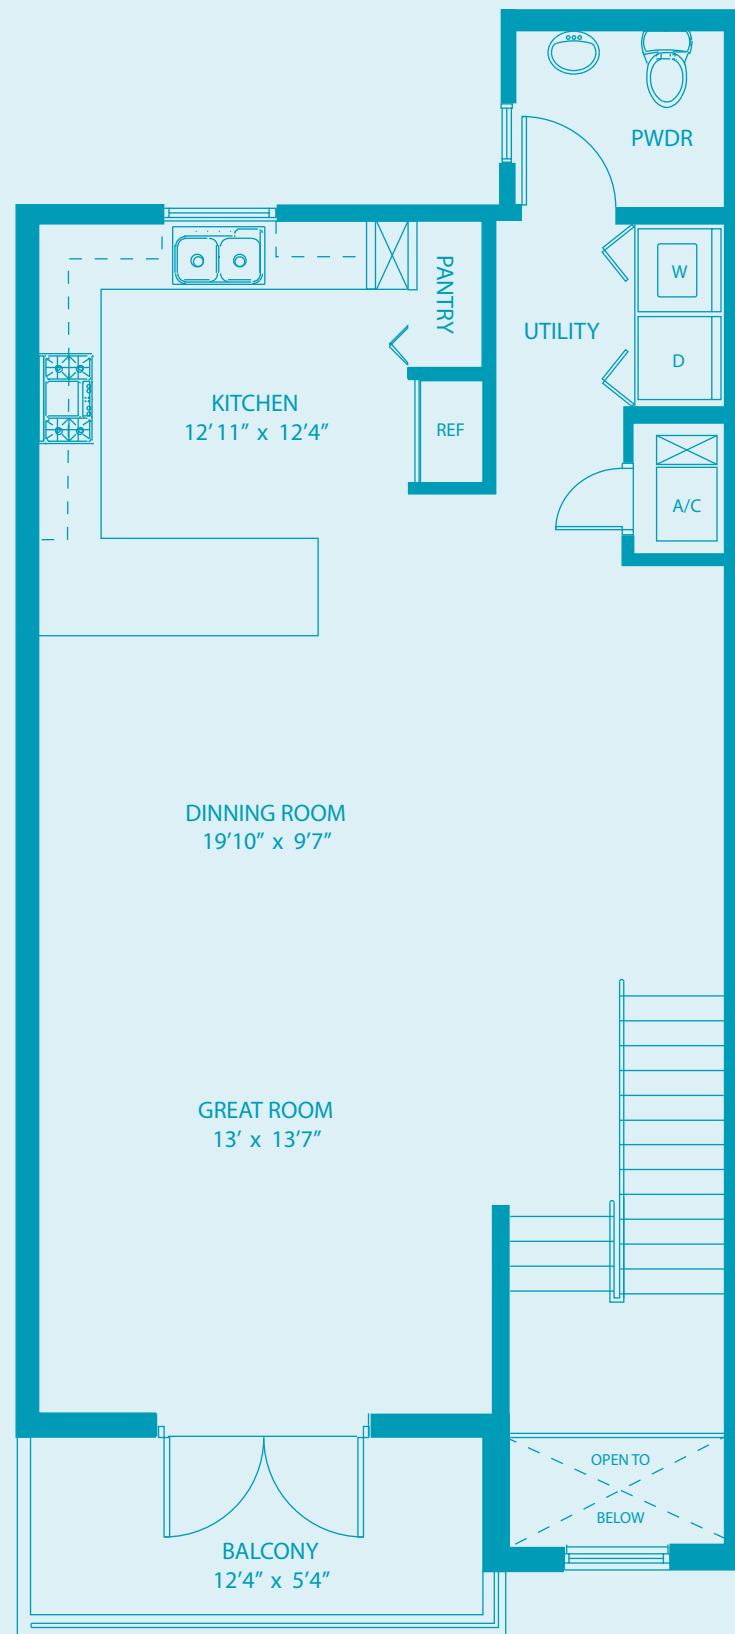

2,487 SQ. FT.
3 BEDROOM/ 3.5 BATHS

WEST INTERIOR UNIT

GROUND FLOOR PLAN

SECOND FLOOR PLAN

THIRD FLOOR PLAN

flexible living

SALES AND INFORMATION
T 954-332-0973
www.bluatharbordale.com