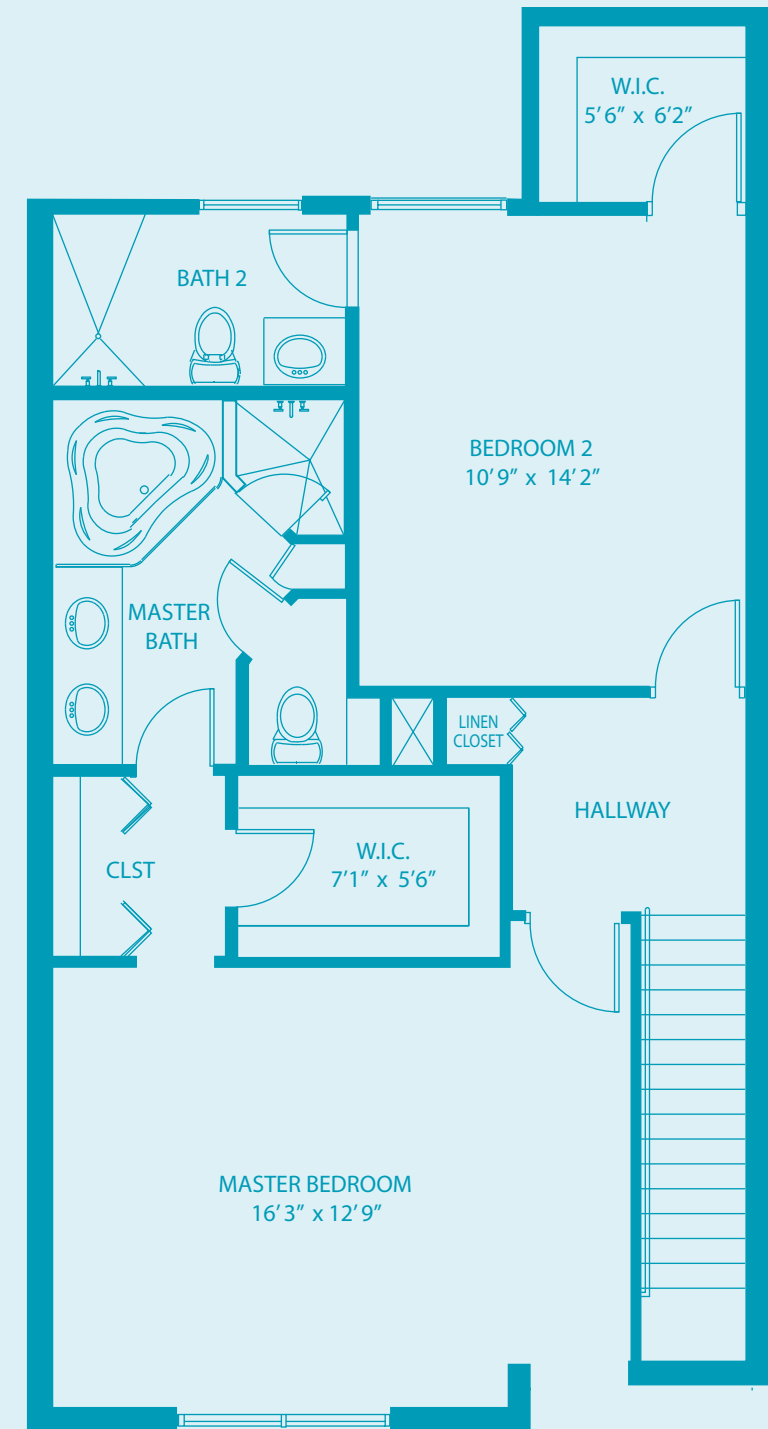

2,487 SQ. FT.
3 BEDROOM/ 3.5 BATHS

WEST INTERIOR UNIT

GROUND FLOOR PLAN

SECOND FLOOR PLAN

THIRD FLOOR PLAN

flexible living

SALES AND INFORMATION
T 954-332-0973
www.bluatharbordale.com